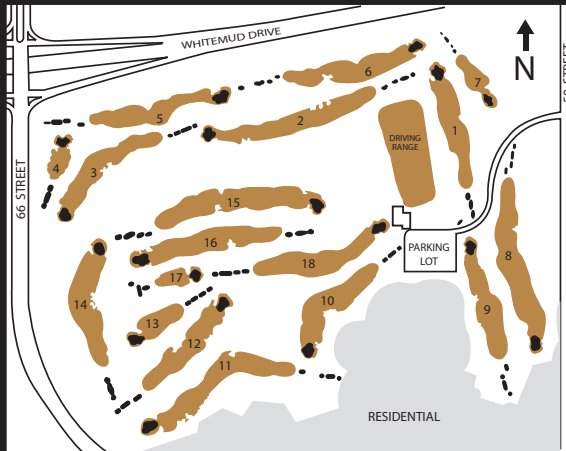

Edmonton, AB
4540 - 50th St.
www.millwoodsgolfcourse.com

(780) 448-1601

Mill Woods Golf Club

USGA Course Rating / Slope Rating

Black 6778 Men 72.6/123
Front 9 - 36.4/124
Back 9 - 36.2/121

White 6334 Men 70.3/120
Front 9 - 35.2/119
Back 9 - 35.1/121

Copper 5852 Men 68.1/116
Front 9 - 34.2/115
Back 9 - 33.9/117

White 6334 Women 76.8/129
Front 9 - 38.5/131
Back 9 - 38.3/127

Copper 5852 Women 73.9/122
Front 9 - 37.1/127
Back 9 - 36.8/117

If you fall behind the Pace of Play, Course Staff may request you advance to catch up.

ENJOY THE DRIVES WITH KROSS

KROSS MITSUBISHI

SCAN FOR SPECIAL PROMO

ENJOY THE PUTTING WITH MILL WOODS

Tee Time
6:00 - 12:00
12:00 - Close

Average Time per Hole
13.5 min
14.5 min

Total Time of Round
4 hrs
4 hrs 20 min

Hole	Black	White	Copper	Par						HCP	
10	364	335	313	4							16
11	522	492	455	5							6
12	379	354	318	4							10
13	215	204	173	3							4
14	397	371	345	4							12
15	495	468	442	5							14
16	434	403	377	4							2
17	156	140	120	3							18
18	428	402	374	4							8
Back	3390	3169	2917	36							
Total	6778	6334	5852	72							